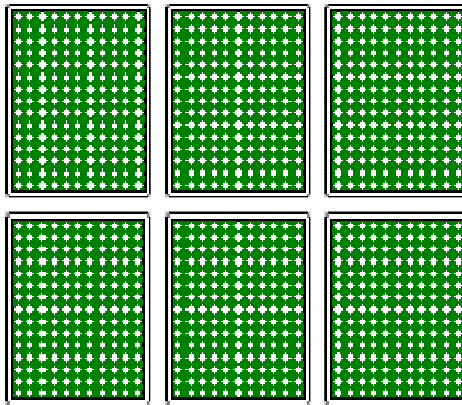

GOLF

Object

Just like in real golf, the object of this game is to get the *lowest* score.

Players, Cards and Deal

The game can be played by two, three or four players using a standard 52-card deck. Starting with the person on the left, the dealer deals six cards to each player, one at a time, in a clockwise direction. The players must arrange their cards face down in a rectangle in front of them as shown here:

The remaining undealt cards are placed face-down in the center of the table to form a **stock pile**. The top card of the stock pile is turned face up and placed beside the stock pile to start the **discard pile**. Before play begins, players turn any two of their cards face up.

The Play

- The player to the dealer's left begins, and the turn to play moves clockwise.
- At your turn you must either a) draw the top card of the stock pile, or b) draw the top card from the discard pile.
- You may use the card you draw to replace *any* one of the six cards of your layout.
- If you choose to replace a face-down card you are not allowed to look at it before replacing it.
- You may choose to replace a face-up card
- If you choose not to use the card you have drawn, simply discard it to the top of the discard pile.

The hand ends as soon as one player has all six cards face up. As soon as any one player has all six of his or her cards face up, play is stopped and the hand is scored.

Scoring

At the end of the play, each player's layout of six cards is turned face-up and scored as follows: